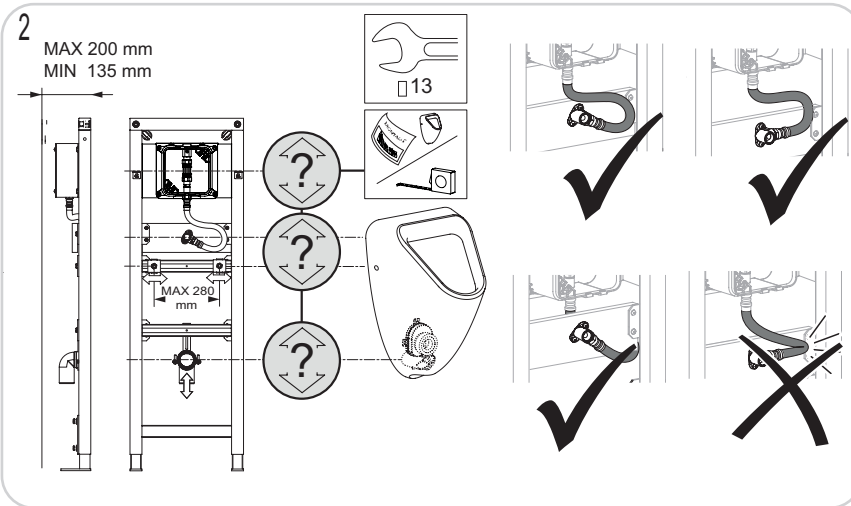

2 x

1 x

HANDLEIDING

BUF

ENG

Instruction Manual BUF

URINAL FRAME WITH PRESSURE FLUSH

1 x