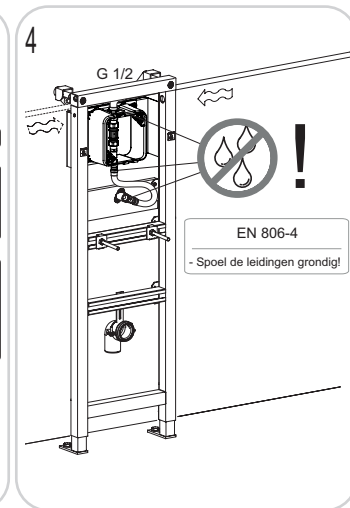

2 x

1 x

HANDLEIDING

BUF

ENG

Instruction Manual BUF

URINAL FRAME WITH PRESSURE FLUSH

1 x