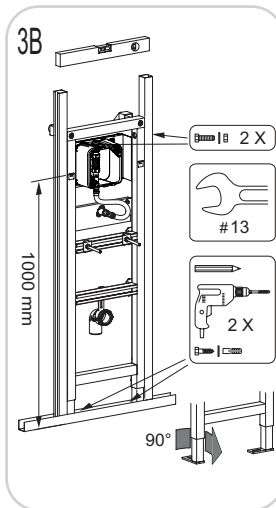

2 x

1 x

HANDLEIDING

BUF

ENG

Instruction Manual BUF

URINAL FRAME WITH PRESSURE FLUSH

1 x